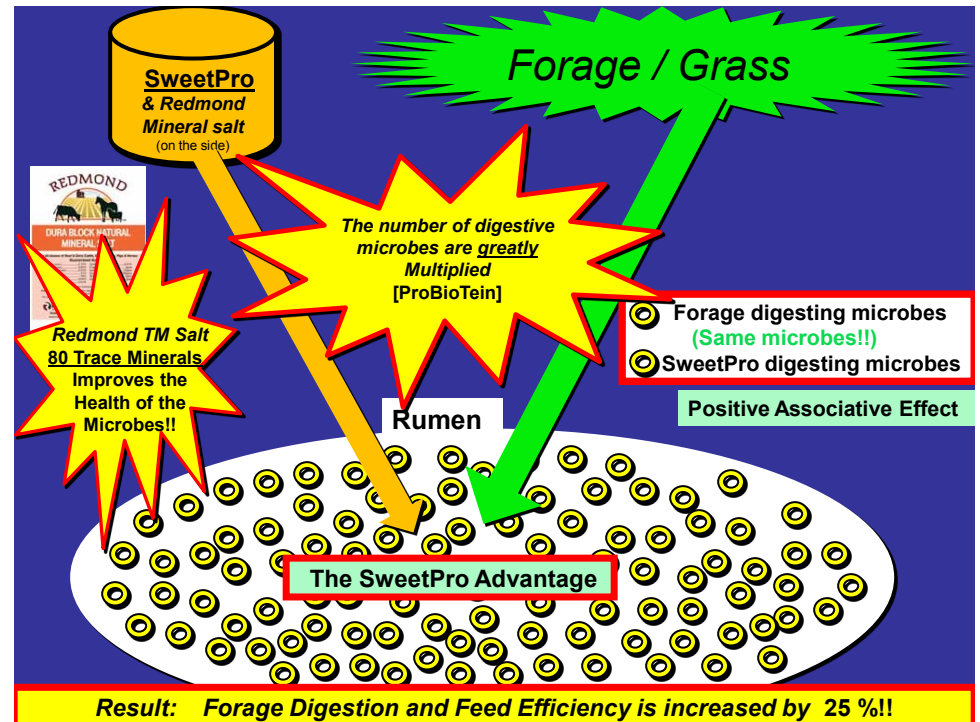

SweetPro Digestive Advantage

Agri-Best FEEDS

866 601-6646

For more information visit
www.agribestfeeds.com/product-training/

Daryl 406 794-7911
Scott 406 696-8301
Irv 406 853-2900
Sammy 406 989-1665

Feeding SweetPro to Mature Cows

7.5 lbs less Hay eaten / day
SAVE \$.26 / day

Forage Story

Why does feeding SweetPro result in **Increasing Feed Efficiency by 25% and Decreasing Forage intake by 25% ??**

Answer next page!

Feed 1 lb SweetPro / day replaces **3.5 lbs Grain (Range cake)**